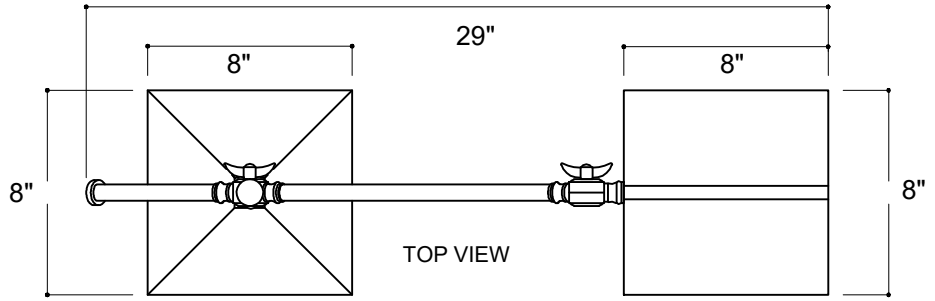

ITEM: 8000-0134

Overall Dimensions

Width: 29"

Depth: 8"

Height: 50.75"

SIDE VIEW