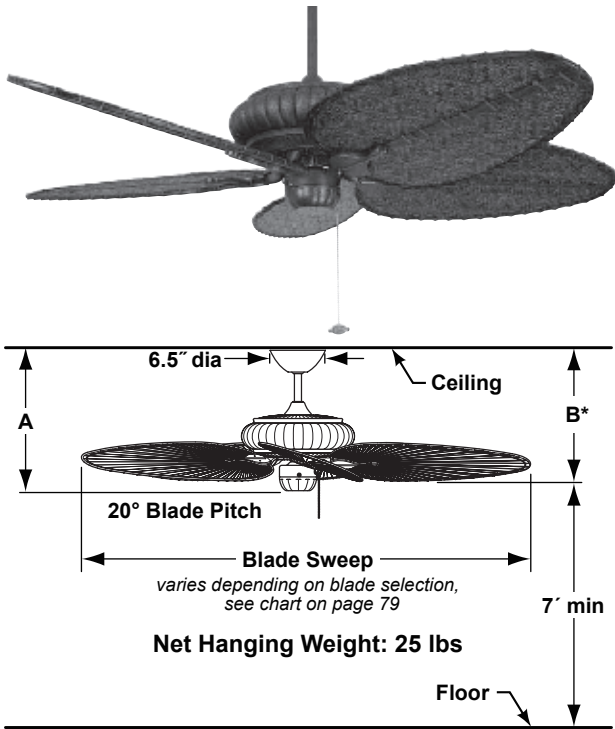

# FP4320\*\*1-220 Wet-Location Ceiling Fan

\*Dimension when used with BPD4A blades. Ceiling to blade measurement will vary depending on blade.

Available Finishes	
AZ	Aged bronze
LT	Latte
MW	Matte white
TB	Textured black
TS	Tortoise shell

	A	B*
Fan w/6" downrod	16.30"	15.00"
Fan w/12" downrod	22.30"	21.00"
Fan w/18" downrod	28.30"	27.00"
Fan w/24" downrod	34.30"	33.00"
Fan w/36" downrod	46.30"	45.00"
Fan w/48" downrod	58.30"	57.00"
Fan w/60" downrod	70.30"	69.00"
Fan w/72" downrod	82.30"	81.00"

### MOTOR SPECS:

188 x 25-220 motor is designed for optimal performance with this fan.