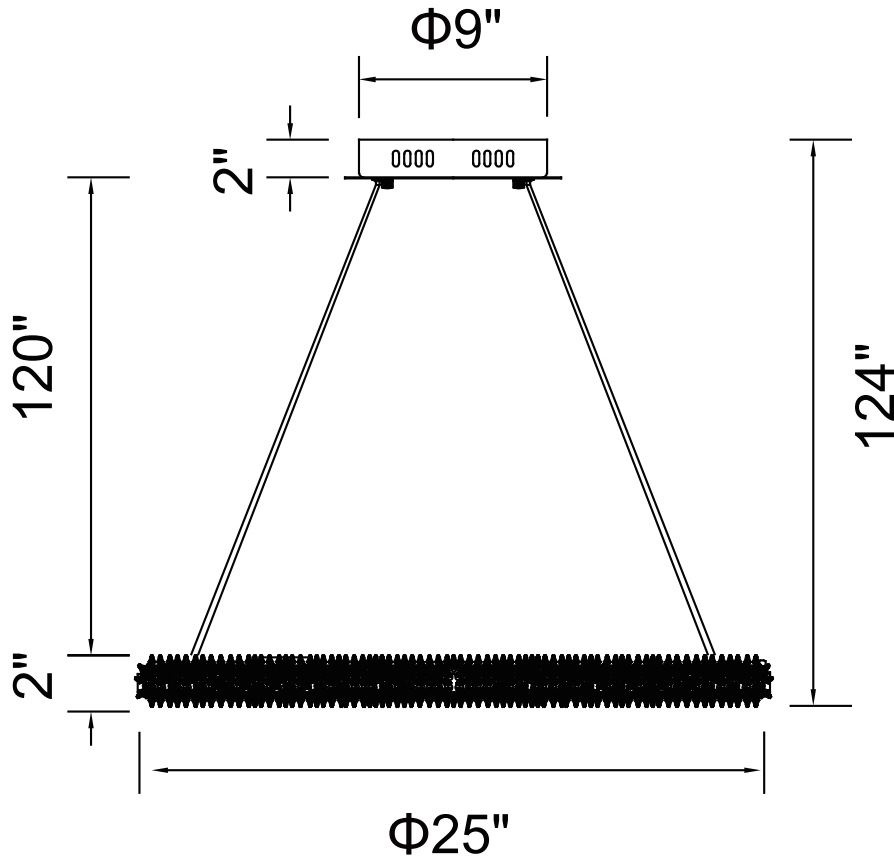

CWI LIGHTING

BRIGHTER LIVING. SIMPLIFIED.

PROJECT: _____

FIXTURE TYPE: _____

LOCATION: _____

CONTACT/PHONE: _____

Item	1042P25-601-R
Collection	ARIELLE
Finish	Chrome
Glass	-----
Crystal	Clear
Input	120V AC,60HZ,AC

Shade	-----
Length/Dia.	25"
Width/Ext.	-----
Height	2"
Maximum	124"
Lumens	2600

Light Source	LED
Bulb Info.	66W
Included	-----
Dimmable	No
Color	4000K
Weight	5.5KG