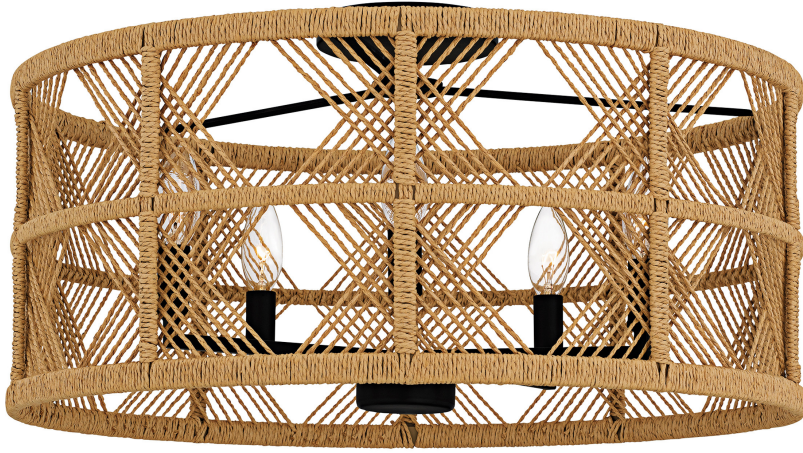

AXF1722MBK

Axford 5-Light Matte Black Semi-Flush Mount
Matte Black

QUOIZEL
LIGHTING

DIMENSIONS

Dimensions: 22.00" W x 11.25" H x 22.00" D

Canopy Dimensions: 5.00"W x 0.75"D

Chain/Downrod Length: 2 (0.5"D x 6") and 2 (0.5"D x 12")
Down Rods

Weight: 9.55 lbs

DETAILS

Material: STEEL

Glass/Shade Description: Natural Rope - Paper

LAMPING

Light Source: Socketed

Bulb Included: No

Bulb Type: Candelabra Base

Bulb Quantity: 5

Watts per Bulb: 60

LED Wattage Equivalent: 15W

ELECTRICAL

Dimmable: Yes

Voltage: 120v

Wire Length: 8'

INSTALLATION