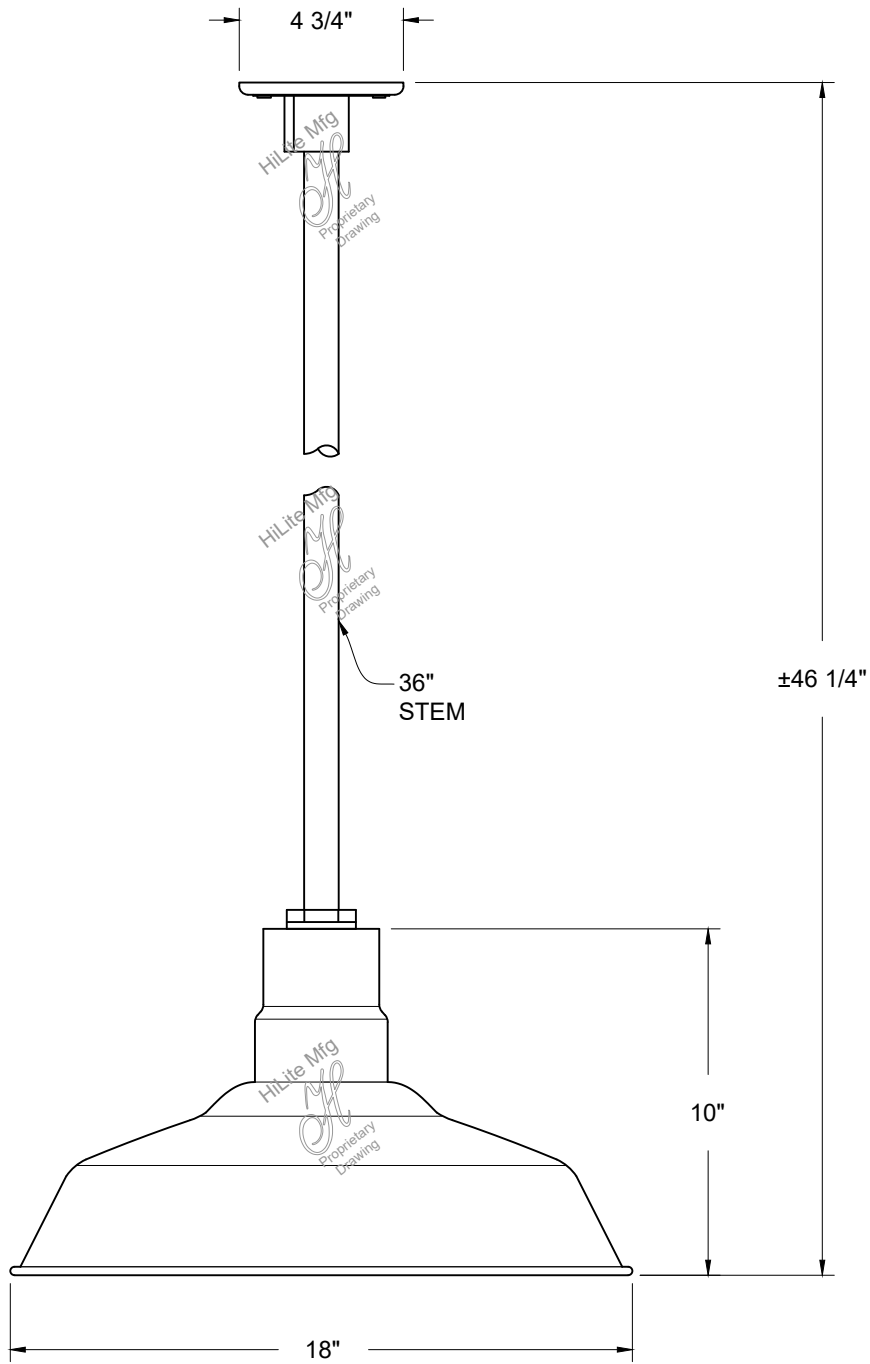

HiLite Mfg
 Proprietary
 Drawing

HiLite Mfg
 Proprietary
 Drawing

HiLite Mfg
 Proprietary
 Drawing

HiLite Mfg
 Proprietary
 Drawing

DAMP LOCATION

Item Number	Wattage	Voltage
H-QSN15118-SA/QSN36"ST3/QSNHDSMC	200W	120V

Finish
 91-Black, 93-White, 96-Galvanized,
 145-Oil Rubbed Bronze

Mounting
 Stem Mount

Lamp/Socket
 1-Medium Base INC

***Confidential and Proprietary. The information contained on this page is the sole property of Hi-Lite Mfg. Co., Inc. Any reproduction, redistribution, or use to profit from in part or as a whole without prior written authorization of Hi-Lite Mfg. Co., Inc. is unlawful, against trade laws and will be prosecuted to the fullest extent.